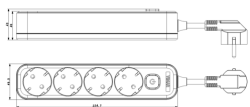

Ελάχιστη ποσότητα παραγγελίας

10 NR

Σχέδια

Διαστάσεις

Πίσω πλευρά

3d σχέδιο

Τεχνικά δεδομένα

- **Class group:** Domestic switching devices
- **Class:** Socket outlet combination
- **Housing shape:** Rectangular
- **Number of socket outlets CEE 7/1 (no protective contact):** 0
- **Number of socket outlets CEE 7/16 (EURO):** 0
- **Number of socket outlets with protective contact CEE 7/3 (type F):** 4
- **Number of socket outlets with earth pin:** 0
- **Number of cold device socket outlets:** 0
- **Number of socket outlets Danish standard (earthing pin):** 0
- **Number of socket outlets French standard type E:** 0
- **Number of socket outlets Italian standard type Bipasso:** 0
- **Number of socket outlets Italian standard type P11:** 0
- **Number of socket outlets Italian standard type P17:** 0
- **Number of NEMA-outlets:** 0
- **Number of socket outlets Swiss standard type 13:** 0
- **Number of socket outlets Swiss standard type 15:** 0
- **Number of socket outlets Swiss standard type 23:** 0
- **Number of socket outlets Swiss standard type 25:** 0
- **With on/off switch:** Yes
- **Residual current circuit breaker (RCCB):** No
- **Number of universal multi standard sockets:** 0
- **Mains filter:** No
- **Number of other socket outlets:** 0
- **Number of USB connections:** 0
- **Over voltage protection:** No
- **Nominal current:** 16 A
- **Core cross section:** 1,50
- **With cover:** No
- **Material:** Plastic
- **Material quality:** Thermoplastic
- **Halogen free:** No
- **Anti-bacterial treatment:** No
- **Surface protection:** Untreated
- **Surface finishing:** Matt
- **Colour:** White
- **RAL-number (similar):** 9016
- **Transparent:** No
- **Degree of protection (IP):** IP20
- **Impact strength:** Other
- **Length of power cord:** 3,00 m
- **Rotated central insert:** Yes
- **Angle rotated central insert:** Other
- **NEMA designation:** None
- **Operating temperature:** 0 - 25 °C
- **Compatible with Apple HomeKit:** No
- **Compatible with Google Assistant:** No
- **Compatible with Amazon Alexa:** No
- **IFTTT support available:** No