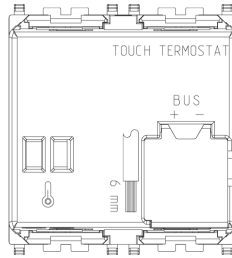

Βίντεο

- Climaenergy EasyTool Professional
- Climaenergy 21509
- Climate control

Σχέδια

Διαστάσεις

Πίσω πλευρά

3d σχέδιο

Gallery

Τεχνικά δεδομένα

- **Class group:** Installation bus systems
- **Class:** Room temperature controller for bus system
- **Bus system KNX:** No
- **Bus system KNX-RF (Radio Frequent):** No
- **Bus system radio frequent:** No
- **Bus system LON:** No
- **Bus system Powernet:** No
- **Other bus systems:** Other
- **Radio frequent bidirectional:** No
- **Assembly arrangement:** Basic element
- **Mounting method:** Flush-mounted
- **With local operation:** Yes
- **With anti-theft/dismantling protection:** No
- **With LED indication:** No
- **With display:** Yes
- **Material:** Plastic
- **Material quality:** Other
- **Surface finishing:** Glossy
- **Colour:** Black
- **RAL-number (similar):** 9004
- **Transparent:** No
- **Manual set point setting:** Yes
- **Presence button:** No
- **Parallel-service possible:** No
- **Degree of protection (IP):** IP40
- **With bus connection:** Yes
- **Class of the temperature control:** V