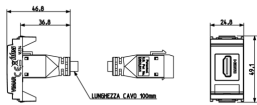

Σχέδια

Διαστάσεις