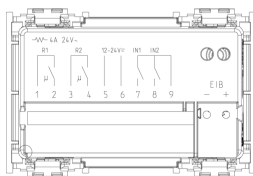

Πίσω πλευρά