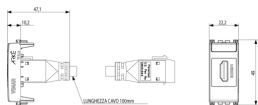

Σχέδια

Διαστάσεις