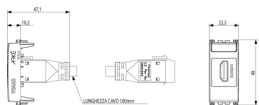

Σχέδια

Διαστάσεις