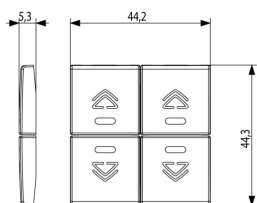

Σχέδια

Διαστάσεις

Πίσω πλευρά

3d σχέδιο

Gallery

Τεχνικά δεδομένα

- **Class group:** Domestic switching devices
- **Class:** Control element/cover plate for domestic switching devices
- **Model:** Other
- **Imprint/indication:** Other
- **Utilization:** Switch/push button
- **Suitable for touch sensor connector for bus system:** No
- **Type of fastening:** Clamp mounting
- **Monitoring window/light outlet:** Yes
- **Material:** Plastic
- **Material quality:** Thermoplastic
- **Halogen free:** Yes
- **Surface protection:** Untreated
- **Surface finishing:** Matt
- **Colour:** Grey
- **RAL-number (similar):** 7015
- **With label area:** No
- **With exchangeable lens/symbol:** No
- **Suitable for degree of protection (IP):** IP40
- **Depth:** 530,00 mm