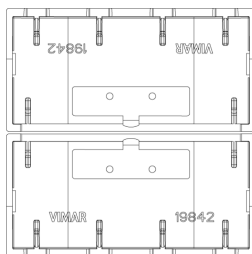

Διαστάσεις

Πίσω πλευρά

3d σχέδιο

Gallery

Τεχνικά δεδομένα

- **Class group:** Domestic switching devices
- **Class:** Control element/cover plate for domestic switching devices
- **Model:** Two-part button
- **Imprint/indication:** Symbol 1
- **Utilization:** Switch/push button
- **Suitable for touch sensor connector for bus system:** No
- **Type of fastening:** Clamp mounting
- **Monitoring window/light outlet:** Yes
- **Material:** Plastic
- **Material quality:** Thermoplastic
- **Halogen free:** Yes
- **Surface protection:** Untreated
- **Surface finishing:** Matt
- **Colour:** Grey
- **RAL-number (similar):** 7015
- **With label area:** No
- **With exchangeable lens/symbol:** No
- **Suitable for degree of protection (IP):** IP40
- **Depth:** 530,00 mm