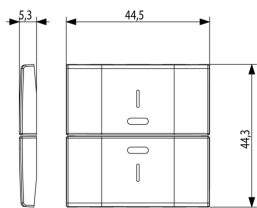

Διαστάσεις

Πίσω πλευρά

3d σχέδιο

Gallery

Τεχνικά δεδομένα

- **Class group:** Domestic switching devices
- **Class:** Control element/cover plate for domestic switching devices
- **Model:** Two-part button
- **Imprint/indication:** Symbol 1
- **Utilization:** Switch/push button
- **Suitable for touch sensor connector for bus system:** No
- **Type of fastening:** Clamp mounting
- **Monitoring window/light outlet:** Yes
- **Material:** Plastic
- **Material quality:** Thermoplastic
- **Halogen free:** Yes
- **Surface protection:** Untreated
- **Surface finishing:** Matt
- **Colour:** Grey
- **RAL-number (similar):** 7015
- **With label area:** No
- **With exchangeable lens/symbol:** No
- **Suitable for degree of protection (IP):** IP40
- **Depth:** 530,00 mm