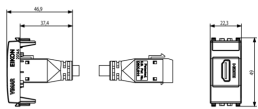

Σχέδια

Διαστάσεις