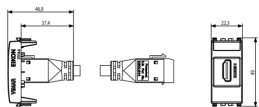

Σχέδια

Διαστάσεις