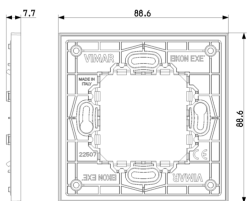

Κατάσταση Προϊόντος

3 - Προϊόν διαχειριζόμεν

Ελάχιστη ποσότητα παραγγελίας

10 NR

Σχέδια

Διαστάσεις

Πίσω πλευρά

3d σχέδιο

Τεχνικά δεδομένα

- **Class group:** Domestic switching devices
- **Class:** Holder for modular domestic switching devices
- **Model:** Flush-mounted
- **Mounting method:** Mounting with screw
- **Mounting method of the module inserts:** Front side
- **Mounting direction:** Horizontal and vertical
- **Number of modules horizontal (module system):** 2
- **Number of modules vertical (module system):** 1
- **With built-in installation box:** No
- **With screws:** No
- **Suitable for mounting in round junction box 60 mm:** Yes
- **Flush-mounted installation:** Yes
- **Suitable for subfloor installation duct box:** No
- **Suitable for wall duct:** No
- **Suitable for mounting on DIN-rail 35 mm:** No
- **Material:** Plastic
- **Material quality:** Thermoplastic
- **Surface protection:** Untreated