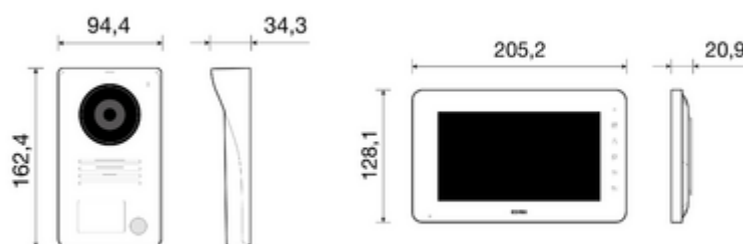

Gallery

Τεχνικά δεδομένα

- **Class group:** Communication technique
- **Class:** Door station set
- **With video:** Yes
- **Number of indoor stations:** 1
- **Number of outdoor stations:** 1
- **Installation technique:** 2-wire
- **Mounting method indoor station:** Surface mounted
- **Colour indoor station:** White
- **Mounting method outdoor station:** Surface mounted
- **Material outdoor station:** Aluminium
- **Colour outdoor station:** Grey
- **Expandable to max. number of indoor stations:** 2
- **Expandable to max. number of outdoor stations:** 2
- **Picture system:** PAL
- **Can be connected to smartphone:** No
- **Internal communication:** Yes
- **Hands free:** Yes
- **With day/night function:** No
- **Zoom, pan/tilt function:** No
- **With memory function:** No
- **Screen diagonal:** 177,80 mm
- **Screen diagonal (inch):** 70
- **Manual adjustable camera:** No
- **Hearing aid compatible:** Yes

Κωδικός 8013406306302

Ποσότητα 1 NR

Διαστ. 26x11x20 [cm]

Βάρος 1.320 [g]

Κωδικός 8013406307255

Ποσότητα 4 NR

Διαστ. 46x28x24 [cm]

Βάρος 6.100 [g]