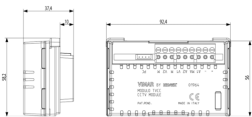

- [SI - Schemi Installativi ZIS_90701964B0 \(318 kb\)](#)

Drawings

Space view

Backside view

3D View

Legal

Vimar reserves the right to change at any time and without notice the characteristics of the products reported. Installation should be carried out by qualified staff in compliance with the current regulations regarding the installation of electrical equipment in the country where the products are installed. For the terms of use of the information on the product info sheet see [Conditions of Use](#).