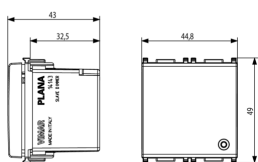

Product Status

13 - Out-of-date

Sheets, Manuals, Documentation

- [FI - Foglio istruzioni ZIS_49400275A0 \(1947 kb\)](#)

Drawings

Space view

Backside view

3D View