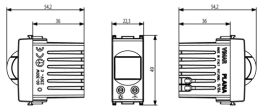

PLANA: IR TRIAC-switch 230V white

14184

Wiring devices / Traditional wiring devices / PLANA / Devices

IR TRIAC-switch 230V white

Automatic lighting switch with IR motion sensor, supply voltage 230 V~ 50-60 Hz for 60-300 W incandescent lamps, adjustable dusk/dawn sensor threshold and time-delay cycle, white

Product Status

9 - Discontinued

Sheets, Manuals, Documentation

- [Light Multilanguage instructions sheet \(947 kb\)](#)
- [Full Multilanguage instructions sheet \(1103 kb\)](#)

Drawings

Space view

Backside view