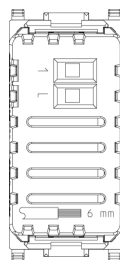

Product Status

9 - Discontinued

Sheets, Manuals, Documentation

- [Light Multilanguage instructions sheet \(947 kb\)](#)
- [Full Multilanguage instructions sheet \(1103 kb\)](#)

Drawings

Space view

Backside view