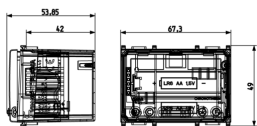

Product Status

9 - Discontinued

Sheets, Manuals, Documentation

- [Multilanguage installer manual \(2706 kb\)](#)

Drawings

Space view

Backside view

3D View