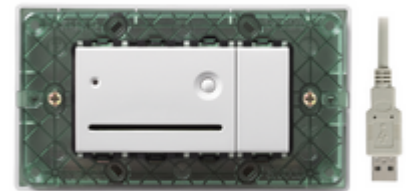

PLANA: Smart card programmer white

14473

Wiring devices / Traditional wiring devices / PLANA / Devices

Smart card programmer white

Smart card programmer, in table 4-module mounting box, provided with cable and A type USB connector, white. To complete with 4-module cover plate

Product Status

9 - Discontinued

Product Software

- [Software Controllo Accessi 3.0.zip](#)

Drawings

Space view

Backside view

3D View