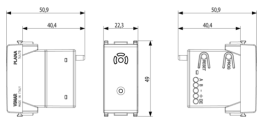

Product Status

9 - Discontinued

Sheets, Manuals, Documentation

- [Multilanguage instructions sheet \(491 kb\)](#)
- [Multilanguage instructions sheet \(265 kb\)](#)

Drawings

Space view

Backside view

3D View