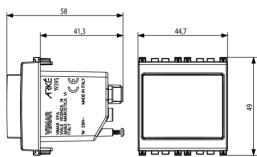

Product Status

9 - Discontinued

Sheets, Manuals, Documentation

- [Multilanguage instructions sheet \(594 kb\)](#)

Video

- [Arké lives in your time](#)

Drawings

Space view