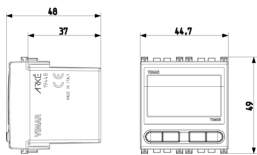

Product Status

2 - Product in elimination

Sheets, Manuals, Documentation

- [Multilanguage installer manual \(1513 kb\)](#)

Video

- [Arké lives in your time](#)

Drawings

Space view