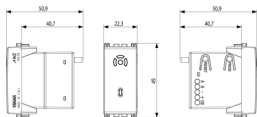

Product Status

9 - Discontinued

Sheets, Manuals, Documentation

- [Multilanguage instructions sheet \(491 kb\)](#)
- [Multilanguage instructions sheet \(265 kb\)](#)

Video

- [Arké lives in your time](#)

Drawings