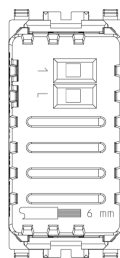

Product Status

9 - Discontinued

Sheets, Manuals, Documentation

- [Light Multilanguage instructions sheet \(947 kb\)](#)
- [Full Multilanguage instructions sheet \(1103 kb\)](#)

Drawings

Space view

Backside view