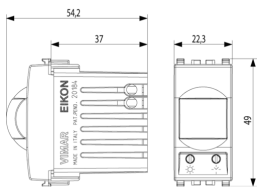

Product Status

9 - Discontinued

Sheets, Manuals, Documentation

- [Light Multilanguage instructions sheet \(947 kb\)](#)
- [Full Multilanguage instructions sheet \(1103 kb\)](#)

Drawings

Space view

Backside view