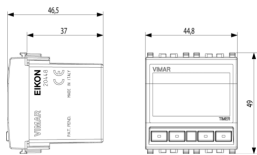

Product Status

9 - Discontinued

Sheets, Manuals, Documentation

- [Multilanguage installer manual \(1513 kb\)](#)

Drawings

Space view

Backside view

3D View