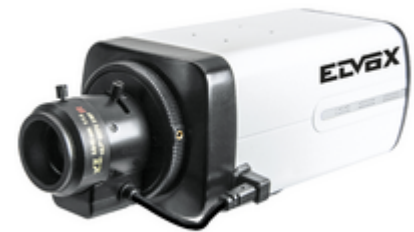

IP: C/CS IP Box cam fullHD

46232.012

Safety / ELVOX CCTV / IP / Cameras

C/CS IP Box cam fullHD

Box IP Full HD camera (1920x1080), C/CS-mount, mechanical IR filter, PoE or 12 Vdc power supply, SD CARD slot, WDR, ROI, Defog and 3DNR functions, Smart IR, RTSP, ONVIF protocol, protection rating IP66. Dimensions: 70x145x60 mm. Weight 515 g