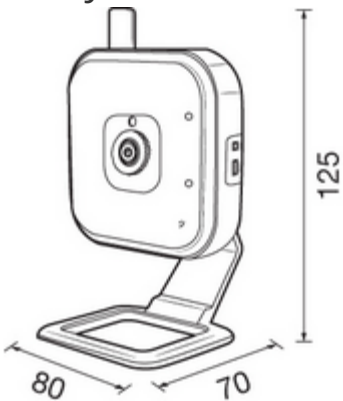

IP: Wi-Fi Cube HD 720p cam 3,6mm lens

46238.036

Safety / ELVOX CCTV / IP / Cameras

Wi-Fi Cube HD 720p cam 3,6mm lens

Product Status

9 - Discontinued

Sheets, Manuals, Documentation

- [Installer manual (1044 kb)](#)
- [Installer manual (2191 kb)](#)
- [Installer manual (767 kb)](#)

Product Software

- [SW_SEARCHTOOL_EN_REL_01.0_20180525.zip](#)

Gallery