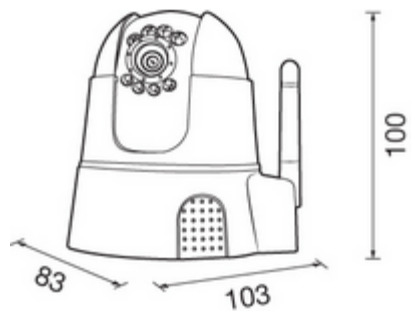

IP: Wi-Fi PT HD 720p cam 3,6mm lens

46239.036

Safety / ELVOX CCTV / IP / Cameras

Wi-Fi PT HD 720p cam 3,6mm lens

Product Status

9 - Discontinued

Sheets, Manuals, Documentation

- [Installer manual (1044 kb)](#)
- [Installer manual (2191 kb)](#)
- [Installer manual (767 kb)](#)

Product Software

- [SW_SEARCHTOOL_EN_REL_01.0_20180525.zip](#)

Gallery