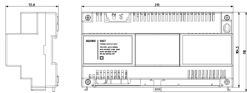

Shared A/V components: Power supply 230V 45VA

6837

ELVOX Door entry system / Multi-wire video entry system / Shared A/V components / System components

Power supply 230V 45VA

Power supply unit for Sound System entryphone system with 15 V output, 230 V~ 50/60 Hz 45 VA power supply, installation on DIN rail (60715 TH35), occupies 12 modules size 17.5 mm

Product Status

2 - Product in elimination

Sheets, Manuals, Documentation

- [Multilanguage instructions sheet \(1428 kb\)](#)
- [Installation diagrams \(558 kb\)](#)

Drawings

Space view

Backside view

3D View