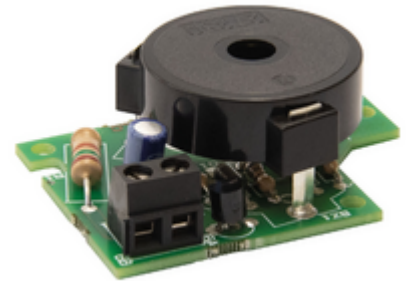

Audio: 12Vac bell for interphone 8870.1

0002/818

ELVOX Door entry system / 2F/2F+ video door entry system / Audio / Acces.
audio indoor stations

12Vac bell for interphone 8870.1

Additional ringtone (buzzer) for installation in entryphones 8870.1, 12 VAC
power supply.

Product Status

3 - Active

Minimum order quantity

1 NR

You may also be interested in

8870.1 - Surface mount.
entryphone white

Sheets, Manuals, Documentation

- [Multilanguage instructions sheet \(512 kb\)](#)

Technical data

- **Class group:** Communication technique
- **Class:** Accessories/spare parts for door communication
- **Suitable for:** Indoor station
- **Mounting method:** Flush-mounted
- **Material:** Other
- **Colour:** Other