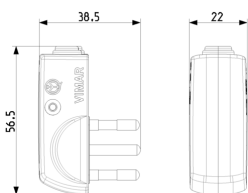

Portable plugs&socket outlets: 2P+E 10A SPA11 90°-plug white

00206.B

Portable installation / Plugs and socket outlets / Portable plugs&socket outlets / Supernova series plugs&sockets

2P+E 10A SPA11 90°-plug white

2P+E 10 A 250 V~ SICURY flat plug, Italian standard SPA11, 90° cable entry, white

Product Status

3 - Active

Minimum order quantity

100 NR

You may also be interested in

[00206 - 2P+E 10A SPA11 90°-plug black](#)

Drawings

Space view

Backside view

3D View

Gallery

Technical data

- **Class group:** Domestic switching devices
- **Class:** Plug with protective contact
- **Model:** Other
- **Material:** Plastic
- **Material quality:** Thermoplastic
- **Degree of protection (IP):** IP20
- **Insert direction:** Right-angled
- **Connection system:** Screwed terminal
- **Colour:** White
- **Number of poles:** 2
- **Nominal voltage:** 250 V
- **Nominal current:** 10 A

Code 8007352020061
Quantity 1 NR
Dim. 5.6x3.9x2.1 [cm]
Weight 25.39 [g]

8 007352 020085

Code 8007352020085
Quantity 100 NR
Dim. 27.5x25x15 [cm]
Weight 2,539 [g]

Legal

Vimar reserves the right to change at any time and without notice the characteristics of the products reported. Installation should be carried out by qualified staff in compliance with the current regulations regarding the installation of electrical equipment in the country where the products are installed. For the terms of use of the information on the product info sheet see [Conditions of Use](#).