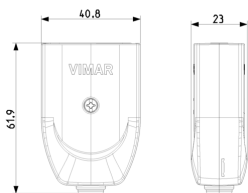

Portable 2P+E 16 A 250 V~ SICURY Bpresa socket outlet, Italian standard P17/11, axial cable entry, white

Product Status

3 - Active

Minimum order quantity

100 NR

You may also be interested in

00223 - 2P+E 16A P17/11
axial outlet black

Drawings

Space view

Backside view

3D View

Gallery

Technical data

- **Class group:** Domestic switching devices
- **Class:** Coupler with protective contact
- **Model:** Italian type Bipasso
- **Material:** Plastic
- **Material quality:** Thermoplastic
- **Halogen free:** Yes
- **Degree of protection (IP):** IP20
- **Insert direction:** Straight
- **Connection system:** Screwed terminal
- **Suitable for protective contact pin:** Yes
- **Colour:** White
- **RAL-number:** 0
- **Number of poles:** 2
- **Nominal voltage:** 250 V
- **Nominal current:** 16 A

Code 8007352031371
Quantity 1 NR
Dim. 13x6x1.7 [cm]
Weight 37.27 [g]

8 007352 031388

Code 8007352031388
Quantity 100 NR
Dim. 28x25.5x19.5 [cm]
Weight 4,170 [g]

Legal

Vimar reserves the right to change at any time and without notice the characteristics of the products reported. Installation should be carried out by qualified staff in compliance with the current regulations regarding the installation of electrical equipment in the country where the products are installed. For the terms of use of the information on the product info sheet see [Conditions of Use](#).