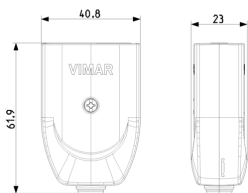

Drawings

Space view