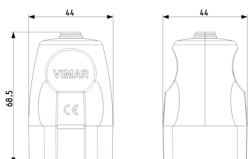

Drawings

Space view