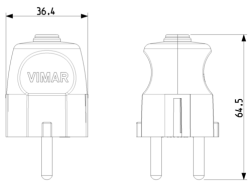

Space view

Backside view

3D View

Gallery

Technical data

- **Class group:** Domestic switching devices
- **Class:** Plug with protective contact
- **Material:** Plastic
- **Material quality:** Thermoplastic
- **Degree of protection (IP):** IP20
- **Insert direction:** Straight
- **Connection system:** Screwed terminal
- **Colour:** White
- **Number of poles:** 2
- **Nominal voltage:** 250 V
- **Nominal current:** 16 A

8 007352 046771

Code 8007352046771
Quantity 100 NR
Dim. 28x25.5x19.5 [cm]
Weight 3,442 [g]

Legal

Vimar reserves the right to change at any time and without notice the characteristics of the products reported. Installation should be carried out by qualified staff in compliance with the current regulations regarding the installation of electrical equipment in the country where the products are installed. For the terms of use of the information on the product info sheet see [Conditions of Use](#).