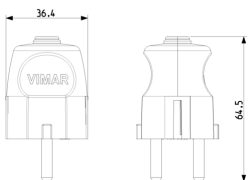

Space view

Backside view

3D View

Gallery

Technical data

- **Class group:** Domestic switching devices
- **Class:** Plug with protective contact
- **Material:** Plastic
- **Material quality:** Thermoplastic
- **Degree of protection (IP):** IP20
- **Insert direction:** Straight
- **Connection system:** Screwed terminal
- **Colour:** White
- **Number of poles:** 2
- **Nominal voltage:** 250 V
- **Nominal current:** 16 A

8 007352 046771

Code 8007352046771
Quantity 100 NR
Dim. 28x25.5x19.5 [cm]
Weight 3,442 [g]

Legal

Vimar reserves the right to change at any time and without notice the characteristics of the products reported. Installation should be carried out by qualified staff in compliance with the current regulations regarding the installation of electrical equipment in the country where the products are installed. For the terms of use of the information on the product info sheet see [Conditions of Use](#).