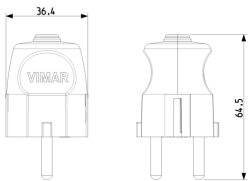

Space view

Backside view

3D View

Gallery

Technical data

- **Class group:** Domestic switching devices
- **Class:** Plug with protective contact
- **Material:** Plastic
- **Material quality:** Thermoplastic
- **Degree of protection (IP):** IP20
- **Insert direction:** Straight
- **Connection system:** Screwed terminal
- **Colour:** Black
- **Number of poles:** 2
- **Nominal voltage:** 250 V
- **Nominal current:** 16 A

Code 8007352043985
Quantity 100 NR
Dim. 28x25.5x19.5 [cm]
Weight 3,460 [g]

Legal

Vimar reserves the right to change at any time and without notice the characteristics of the products reported. Installation should be carried out by qualified staff in compliance with the current regulations regarding the installation of electrical equipment in the country where the products are installed. For the terms of use of the information on the product info sheet see [Conditions of Use](#).