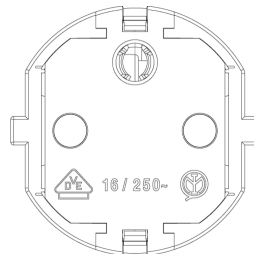

Portable 2P+E 16 A 250 V~ plug, German/French standards, axial cable entry, white

Product Status

3 - Active

Minimum order quantity

100 NR

You may also be interested in

00231 - 2P+E 16A S31 axial plug black

Drawings

Space view

Backside view

3D View

Gallery

Technical data

- **Class group:** Domestic switching devices
- **Class:** Plug with protective contact
- **Material:** Plastic
- **Material quality:** Thermoplastic
- **Degree of protection (IP):** IP20
- **Insert direction:** Straight
- **Connection system:** Screwed terminal
- **Colour:** White
- **Number of poles:** 2
- **Nominal voltage:** 250 V
- **Nominal current:** 16 A

Certifications

- 00. CE Marking - EU
- 01. IMQ - Italy ([download](#))
- 10. EAC Eurasian Customs Union
- 37. Marking - Morocco
- 99. WEEE Directive ([download](#))

Packaging

Code 8007352064393
Quantity 1 NR
Dim. 12x5x3.5 [cm]
Weight 30.8 [g]

Code 8007352064515
Quantity 100 NR
Dim. 28x25.5x19.5 [cm]
Weight 3,472 [g]

Legal

Vimar reserves the right to change at any time and without notice the characteristics of the products reported. Installation should be carried out by qualified staff in compliance with the current regulations regarding the installation of electrical equipment in the country where the products are installed. For the terms of use of the information on the product info sheet see [Conditions of Use](#).