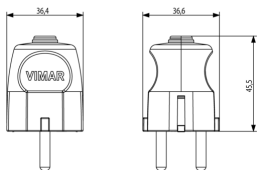

Portable 2P+E 16 A 250 V~ plug, German/French standards, axial cable entry, white

Product Status

3 - Active

Minimum order quantity

100 NR

You may also be interested in

00231 - 2P+E 16A S31 axial plug black

Drawings

Space view

Backside view

3D View

Gallery

Technical data

- **Class group:** Domestic switching devices
- **Class:** Plug with protective contact
- **Material:** Plastic
- **Material quality:** Thermoplastic
- **Degree of protection (IP):** IP20
- **Insert direction:** Straight
- **Connection system:** Screwed terminal
- **Colour:** White
- **Number of poles:** 2
- **Nominal voltage:** 250 V
- **Nominal current:** 16 A

Code 8007352064515
Quantity 100 NR
Dim. 28x25.5x19.5 [cm]
Weight 3,472 [g]

Legal

Vimar reserves the right to change at any time and without notice the characteristics of the products reported. Installation should be carried out by qualified staff in compliance with the current regulations regarding the installation of electrical equipment in the country where the products are installed. For the terms of use of the information on the product info sheet see [Conditions of Use](#).