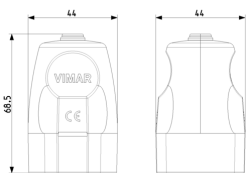

Portable 2P+E 16 A 250 V~ SICURY socket outlet, German standard, axial cable entry, white

Product Status

3 - Active

Minimum order quantity

50 NR

You may also be interested in

00250 - 2P+E 16A German axial outlet black

Drawings

Space view

Backside view

3D View

Technical data

- **Class group:** Domestic switching devices
- **Class:** Coupler with protective contact
- **Material:** Plastic
- **Material quality:** Thermoplastic
- **Halogen free:** Yes
- **Degree of protection (IP):** IP20
- **Insert direction:** Straight
- **Connection system:** Screwed terminal
- **Suitable for protective contact pin:** Yes
- **Colour:** White
- **RAL-number:** 0
- **Number of poles:** 2
- **Nominal voltage:** 250 V
- **Nominal current:** 16 A

Certifications

- 00. CE Marking - EU
- 10. EAC Eurasian Customs Union
- 37. Marking - Morocco
- 99. WEEE Directive ([download](#))

Packaging

Code 8007352066373
Quantity 1 NR
Dim. 14x6x4 [cm]
Weight 52.1 [g]

Code 8007352066380
Quantity 50 NR
Dim. 28.5x27x17 [cm]
Weight 2,930 [g]

Legal

Vimar reserves the right to change at any time and without notice the characteristics of the products reported. Installation should be carried out by qualified staff in compliance with the current regulations regarding the installation of electrical equipment in the country where the products are installed. For the terms of use of the information on the product info sheet see [Conditions of Use](#).