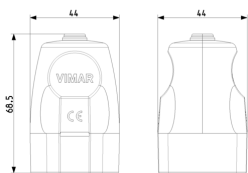

Portable 2P+E 16 A 250 V~ SICURY socket outlet, German standard, axial cable entry, black

Product Status

3 - Active

Minimum order quantity

50 NR

You may also be interested in

00250.B - 2P+E 16A German axial outlet white

Drawings

Space view

Backside view

3D View

Technical data

- **Class group:** Domestic switching devices
- **Class:** Coupler with protective contact
- **Material:** Plastic
- **Material quality:** Thermoplastic
- **Halogen free:** Yes
- **Degree of protection (IP):** IP20
- **Insert direction:** Straight
- **Connection system:** Screwed terminal
- **Suitable for protective contact pin:** Yes
- **Colour:** Black
- **RAL-number:** 0
- **Number of poles:** 2
- **Nominal voltage:** 250 V
- **Nominal current:** 16 A

Certifications

- 00. CE Marking - EU
- 10. EAC Eurasian Customs Union
- 37. Marking - Morocco
- 99. WEEE Directive ([download](#))

Packaging

Code 8007352066212
Quantity 1 NR
Dim. 14x6x4 [cm]
Weight 51.81 [g]

Code 8007352066267
Quantity 50 NR
Dim. 28.5x27x17 [cm]
Weight 2,923 [g]

Legal

Vimar reserves the right to change at any time and without notice the characteristics of the products reported. Installation should be carried out by qualified staff in compliance with the current regulations regarding the installation of electrical equipment in the country where the products are installed. For the terms of use of the information on the product info sheet see [Conditions of Use](#).