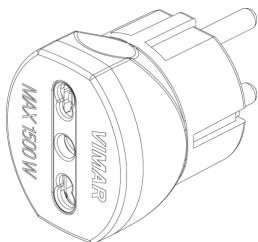

Adaptors: German/French adaptor +P17/11 out. white

00301.B

Portable installation / Plugs and socket outlets / Adaptors / Residential adaptors

German/French adaptor +P17/11 out. white

SICURY 250 V~ 1-way adaptor, white - max load 1500 W - 2P+E 16 A plug, German/French standards - 2P+E 16 A Bpresa socket outlet, Italian standard P17/11

Product Status

3 - Active

Minimum order quantity

50 NR

You may also be interested in

00301 - German/French adaptor +P17/11 out. black

Drawings

3D View

Gallery

Technical data

- **Class group:** Domestic switching devices
- **Class:** Plug adapter
- **Model:** Single
- **With plug for AU/NZ/PG/AR (AS/NZS 3112) (type I):** No
- **With plug for BE/DE/NL/RU (protective contact CEE 7/4, type F):** Yes
- **With plug for FR (earth pin) (type E):** Yes
- **With plug for UK/HK (BS 1363) (type G):** No
- **With plug for IT (S/P 11):** No
- **With plug for IT (S/P 17) (type L):** No
- **With plug for US/CA/CN (NEMA 1-15) (type A):** No
- **With plug for US/CA/CN (NEMA 5-15) (type B):** No
- **Type of bus:** IT (S/P 17) (type L)
- **Number of USB ports:** 0
- **Colour:** White
- **Nominal voltage:** 230,00 - 230,01 V
- **Nominal current:** 0,00 - 16,00 A