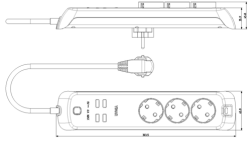

Drawings

Space view