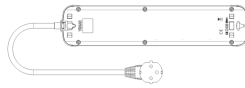

Backside view

3D View

Gallery

Technical data

- **Class group:** Domestic switching devices
- **Class:** Socket outlet combination
- **Housing shape:** Rectangular
- **Number of socket outlets CEE 7/1 (no protective contact):** 0
- **Number of socket outlets CEE 7/16 (EURO):** 0
- **Number of socket outlets with protective contact CEE 7/3 (type F):** 3
- **Number of socket outlets with earth pin:** 3
- **Number of socket outlets Italian standard type Bipasso:** 0
- **Number of socket outlets Italian standard type P11:** 0
- **Number of socket outlets Italian standard type P17:** 0
- **Number of NEMA-outlets:** 0
- **Number of socket outlets Swiss standard type 13:** 0
- **Number of socket outlets Swiss standard type 15:** 0
- **Number of socket outlets Swiss standard type 23:** 0
- **Number of socket outlets Swiss standard type 25:** 0
- **With on/off switch:** Yes
- **Residual current circuit breaker (RCCB):** No
- **Number of universal multi standard sockets:** 0
- **Mains filter:** No
- **Number of other socket outlets:** 0
- **Number of USB connections:** 4
- **Over voltage protection:** No
- **Nominal current:** 16 A
- **With cover:** No
- **Material:** Plastic
- **Material quality:** Thermoplastic
- **Surface protection:** Untreated
- **Surface finishing:** Glossy
- **Colour:** White
- **RAL-number (similar):** 9016
- **Transparent:** No
- **Degree of protection (IP):** IP20
- **Length of power cord:** 1,50 m
- **Rotated central insert:** No
- **Angle rotated central insert:** 45°