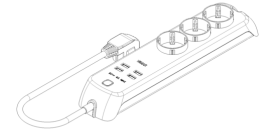

Backside view

3D View

Gallery

Technical data

- **Class group:** Domestic switching devices
- **Class:** Socket outlet combination
- **Housing shape:** Rectangular
- **Number of socket outlets CEE 7/1 (no protective contact):** 0
- **Number of socket outlets CEE 7/16 (EURO):** 0
- **Number of socket outlets with protective contact CEE 7/3 (type F):** 3
- **Number of socket outlets with earth pin:** 3
- **Number of socket outlets Italian standard type Bipasso:** 0
- **Number of socket outlets Italian standard type P11:** 0
- **Number of socket outlets Italian standard type P17:** 0
- **Number of NEMA-outlets:** 0
- **Number of socket outlets Swiss standard type 13:** 0
- **Number of socket outlets Swiss standard type 15:** 0
- **Number of socket outlets Swiss standard type 23:** 0
- **Number of socket outlets Swiss standard type 25:** 0
- **With on/off switch:** Yes
- **Residual current circuit breaker (RCCB):** No
- **Number of universal multi standard sockets:** 0
- **Mains filter:** No
- **Number of other socket outlets:** 0
- **Number of USB connections:** 4
- **Over voltage protection:** No
- **Nominal current:** 16 A
- **With cover:** No
- **Material:** Plastic
- **Material quality:** Thermoplastic
- **Surface protection:** Untreated
- **Surface finishing:** Glossy
- **Colour:** White
- **RAL-number (similar):** 9016
- **Transparent:** No
- **Degree of protection (IP):** IP20
- **Length of power cord:** 1,50 m
- **Rotated central insert:** No
- **Angle rotated central insert:** 45°