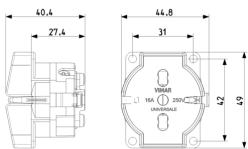

Product Status

3 - Active

Minimum order quantity

20 NR

Drawings

Space view

Backside view

3D View

Gallery

Technical data

- **Class group:** Domestic switching devices
- **Class:** Coupler with protective contact
- **Model:** Other
- **Material:** Plastic
- **Material quality:** Thermoplastic
- **Halogen free:** Yes
- **Degree of protection (IP):** IP20
- **Insert direction:** Straight
- **Connection system:** Screwed terminal
- **Suitable for protective contact pin:** Yes
- **Colour:** Black
- **RAL-number:** 0
- **Number of poles:** 2
- **Nominal voltage:** 250 V
- **Nominal current:** 16 A

Certifications

- 00. CE Marking - EU
- 99. WEEE Directive ([download](#))

Packaging

Code 8007352636446
Quantity 1 NR
Dim. 3.8x4.9x4 [cm]
Weight 41.8 [g]

Code 8007352636453
Quantity 20 NR
Dim. 24.4x13.9x8.4 [cm]
Weight 917 [g]