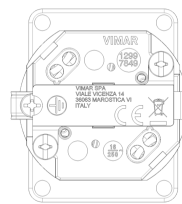

Product Status

3 - Active

Minimum order quantity

20 NR

Drawings

Space view

Backside view

3D View

Gallery

Technical data

- **Class group:** Domestic switching devices
- **Class:** Coupler with protective contact
- **Model:** Other
- **Material:** Plastic
- **Material quality:** Thermoplastic
- **Halogen free:** Yes
- **Degree of protection (IP):** IP20
- **Insert direction:** Straight
- **Connection system:** Screwed terminal
- **Suitable for protective contact pin:** Yes
- **Colour:** Black
- **RAL-number:** 0
- **Number of poles:** 2
- **Nominal voltage:** 250 V
- **Nominal current:** 16 A

Certifications

- 00. CE Marking - EU
- 99. WEEE Directive ([download](#))

Packaging

Code 8007352636446
Quantity 1 NR
Dim. 3.8x4.9x4 [cm]
Weight 41.8 [g]

Code 8007352636453
Quantity 20 NR
Dim. 24.4x13.9x8.4 [cm]
Weight 917 [g]