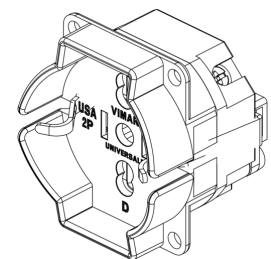

Plugs&sockets accessories: Universal outlet insert ivory

01299

Portable installation / Plugs and socket outlets / Plugs&sockets accessories / Panel socket outlets

Universal outlet insert ivory

Insert of 2P+E 16 A 250 V~ SICURY socket outlet, universal, for 2P 2,5 A Europlugs, for 2P and 2P+E 10 A and 16 A Italian standard plugs, for 2P+E 16 A German standard plugs, and for 2P 15 A 125 V~ American standard plugs with non-polarized flat blades, ivory. Earth connection is not realized with 2P+E 16 A 250 V~ French standard plug

Product Status

2 - Will be discontinued

Minimum order quantity

20 NR

Drawings

Space view

3D View