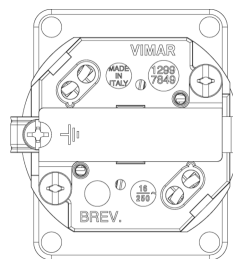

Product Status

2 - Will be discontinued

Minimum order quantity

20 NR

Drawings

Space view

Backside view

3D View

Technical data

- **Class group:** Domestic switching devices
- **Class:** Coupler with protective contact
- **Model:** Other
- **Material:** Plastic
- **Material quality:** Thermoplastic
- **Halogen free:** Yes
- **Degree of protection (IP):** IP20
- **Insert direction:** Straight
- **Connection system:** Screwed terminal
- **Suitable for protective contact pin:** Yes
- **Colour:** White
- **RAL-number:** 0
- **Number of poles:** 2
- **Nominal voltage:** 250 V
- **Nominal current:** 16 A

Certifications

- 00. CE Marking - EU
- 99. WEEE Directive ([download](#))

Packaging

Code 8007352036727
Quantity 1 NR
Dim. 3.8x4.9x4 [cm]
Weight 43.8 [g]

Code 8007352007055
Quantity 20 NR
Dim. 24.4x13.9x8.4 [cm]
Weight 955.07 [g]

Code 8007352642232
Quantity 200 NR
Dim. 47.5x27x29 [cm]
Weight 10,060 [g]

Legal

Vimar reserves the right to change at any time and without notice the characteristics of the products reported. Installation should be carried out by qualified staff in compliance with the current regulations regarding the installation of electrical equipment in the country where the products are installed. For the terms of use of the information on the product info sheet see [Conditions of Use](#).