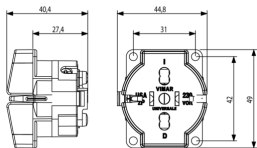

Drawings

Space view