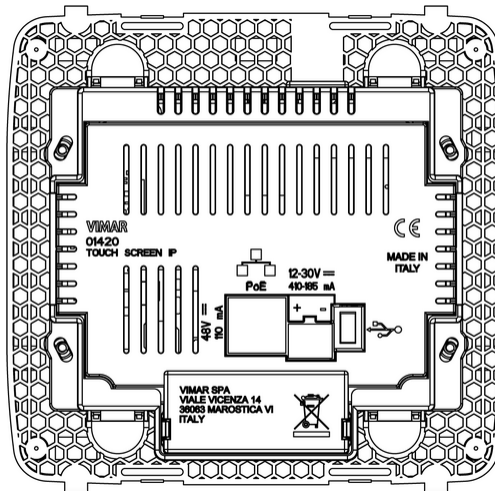

Shared components: IP 4.3in PoE touch screen 8M black

01420

Smart systems&products / View smart system / Shared components / Devices

IP 4.3in PoE touch screen 8M black

Touch screen with 4.3" IP capacitive colour display, used as a home automation system supervisor, IP/Due Fili Plus internal video entryphone, IP video camera and CCTV system manager, power supply PoE or 12-30 Vdc, with built-in 8 (4+4)-module mounting frame, to be completed with Eikon, Arké or Plana cover plate, black

Product Status

2 - Will be discontinued

Minimum order quantity

1 NR

Sheets, Manuals, Documentation

- [Multilanguage instructions sheet \(1359 kb\)](#)
- [Manuale piattaforma View IoT Smart Syst. \(8871 kb\)](#)
- [Manuel plateforme View IoT Smart System \(6465 kb\)](#)
- [Manual plataforma View IoT Smart System \(6812 kb\)](#)
- [Installer manual View IoT Smart Systems \(6548 kb\)](#)
- [Εγχειρίδιο πλατφόρμα View IoT Smart Syst \(6657 kb\)](#)
- [Install. Plattform View IoT Smart System \(6433 kb\)](#)
- [Manuale utente touch screen \(6113 kb\)](#)
- [User Manual Touch screen \(5444 kb\)](#)

Drawings

Space view

Backside view

3D View

Certifications

- 00. CE Marking - EU
- 37. Marking - Morocco
- 46. UK PSTI compliance ([download](#))
- 99. WEEE Directive ([download](#))

Technical data

Class group: Installation bus systems

Radio frequency bidirectional: No

Assembly arrangement: Other

Model: Signalling and operating panel

Mounting method: Flush-mounted

Text field: No

Display: TFT LCD

Touch function: Yes

Additional interfaces: Ethernet