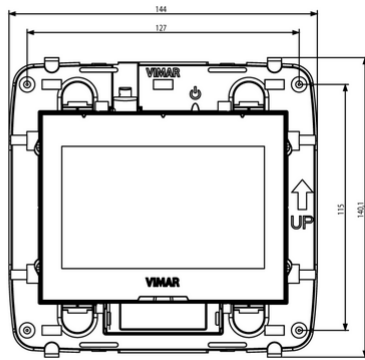

Drawings

Space view