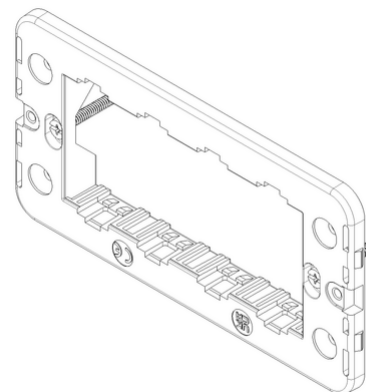

8000: Frame 4specialM +screws

08532.S

Wiring devices / Traditional wiring devices / 8000 / Mounting frames

Frame 4specialM +screws

4-special-module mounting frame, with screws, for 4-module flush mounting boxes, black

Product Status

3 - Active

Minimum order quantity

20 NR

Drawings

Space view

Backside view

3D View