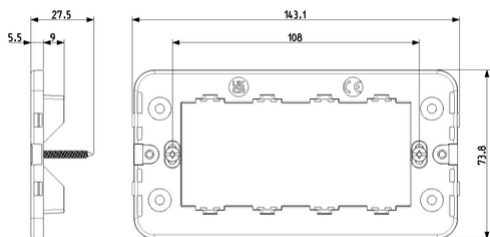

8000: Frame 4specialM +screws

08532.S

Wiring devices / Traditional wiring devices / 8000 / Mounting frames

Frame 4specialM +screws

4-special-module mounting frame, with screws, for 4-module flush mounting boxes, black

Product Status

3 - Active

Minimum order quantity

20 NR

Drawings

Space view

Backside view

3D View

Dim 14x7x3 [cm]

Weight 37.916 [g]

8 007352 077164

8007352077164

Qtà 20 NR

Dim 28.4x18.4x9.5 [cm]

Weight 758.32 [g]

8 007352 649811

8007352649811

Qtà 240 NR

Dim 59x38.5x30 [cm]

Weight 9,100 [g]

You may also be interested in

[07937 - Screw for frame fixing - 35mm](#)

[07939 - Screw for frame fixing - 50 mm](#)

Legal