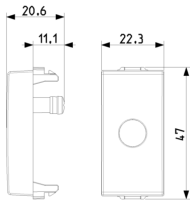

Drawings

Space view