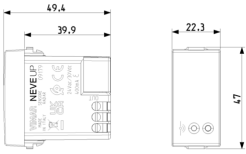

Drawings

Space view

Backside view

3D View

Technical data

- **Class group:** Domestic switching devices
- **Class:** Movement sensor/presence detector complete
- **Model:** Movement sensor
- **Sensor type:** High frequency
- **With DALI interface:** No
- **Constant light control:** No
- **HVAC-control:** No
- **Forced switch on:** Yes
- **Forced switch off:** No
- **Animal zone:** Yes
- **Creep-under protection:** No
- **Networkable:** Yes
- **Scan angle:** 100
- **Optimum mounting height:** 1,00 m
- **Staircase light controller:** No
- **Bridging switch:** No
- **Max. reach sideways:** 7 m
- **Max. presence range:** 45 m²
- **Max. reach frontally:** 7 m
- **Diameter reach on floor:** 0 m
- **Suitable for wireless transmission:** Yes
- **Remote operation:** Yes
- **With remote control:** No
- **Response value sensitivity adjustable:** Yes
- **Response value luminosity adjustable:** No
- **With signal unit:** Yes
- **Teach-function for response value luminosity:** No
- **Dim function with dimmer basic element:** No
- **Mounting method:** Flush-mounted
- **Suitable for ceiling mounting:** No
- **Connection type:** Screwed terminal
- **Material:** Plastic
- **Material quality:** Thermoplastic
- **Halogen free:** Yes
- **Surface protection:** Lacquered
- **Surface finishing:** Matt
- **Anti-bacterial treatment:** No
- **Colour:** Anthracite
- **RAL-number (similar):** 7016
- **Transparent:** No
- **Degree of protection (IP):** IP40
- **Voltage type:** AC
- **Frequency:** 50 - 60 HZ
- **Min. switch-on time:** 70 s
- **Max. duty cycle:** 0 min
- **Switch-off delay:** 1.080 s
- **Switching-on delay:** 0 s
- **Detection angle horizontal:** 0 - 100
- **Max. switching power:** 12,00 W
- **Max. switching power LED:** 12 W
- **Suitable for C-load:** No
- **Temperature:** 10 - 40 °C
- **Number of switching zones:** 1
- **Max. starting current:** 0,00 A
- **Min. starting current:** 0 A
- **Control current:** 0 mA
- **Substation input:** No
- **With alarm function:** Yes
- **Width:** 22,30 mm
- **Height:** 47,00 mm
- **Depth:** 49,40 mm
- **Built-in width:** 22,30 mm
- **Built-in depth:** 39,90 mm
- **Built-in length:** 47,00 mm
- **Min. depth of built-in installation box:** 48 mm
- **Compatible with Apple HomeKit:** No
- **Compatible with Google Assistant:** No
- **Compatible with Amazon Alexa:** No
- **IFTTT support available:** No