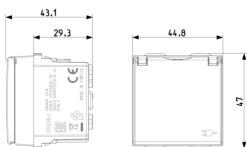

Product Status

3 - Active

Minimum order quantity

20 NR

You may also be interested in

09208.CM - 2P+E 16A
German SICURY outlet
carbon m

Drawings

Space view

Backside view

3D View

Technical data

- **Class group:** Domestic switching devices
- **Class:** Socket outlet
- **With hinged lid:** No
- **Label space/information surface:** Yes
- **Colour:** Anthracite
- **RAL-number (similar):** 7016
- **Metallic colour:** No
- **Transparent:** No
- **Eject-mechanism:** No
- **Insulated mounting:** No
- **Mounting method:** Flush-mounted
- **Material:** Plastic
- **Material quality:** Thermoplastic
- **Surface protection:** Lacquered
- **Surface finishing:** Matt
- **Anti-bacterial treatment:** No
- **With loop through function:** No
- **Rotated central insert:** No
- **Nominal current:** 16 A
- **Device width:** 44,80 mm
- **Device height:** 47,00 mm
- **Device depth:** 43,10 mm

Certifications

- 00. CE Marking - EU
- 09. VDE - Germany ([download](#))
- 10. EAC Eurasian Customs Union
- 13. SNI - Indonesia
- 37. Marking - Morocco
- 99. WEEE Directive ([download](#))

Packaging

Code 8007352666382
Quantity 1 NR
Dim. 5.1x4.3x5.3 [cm]
Weight 48.8 [g]

Code 8007352666399
Quantity 10 NR
Dim. 26.9x11.6x4.9 [cm]
Weight 553.6 [g]

Code 8007352666405
Quantity 200 NR
Dim. 47.5x27x29 [cm]
Weight 11,532 [g]

Legal

Vimar reserves the right to change at any time and without notice the characteristics of the products reported. Installation should be carried out by qualified staff in compliance with the current regulations regarding the installation of electrical equipment in the country where the products are installed. For the terms of use of the information on the product info sheet see [Conditions of Use](#).