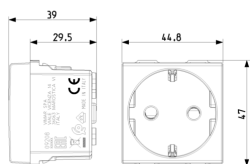

Product Status

3 - Active

Minimum order quantity

20 NR

You may also be interested in

09208.C - 2P+E 16A DE SICURY outlet+cover white

09208.A - 2P+E 16A German SICURY outlet orange

09208.R - 2P+E 16A German SICURY outlet red

09208.V - 2P+E 16A German SICURY outlet green

Drawings

Space view

Backside view

3D View

Technical data

- **Class group:** Domestic switching devices
- **Class:** Socket outlet
- **With hinged lid:** No
- **Label space/information surface:** Yes
- **Colour:** White
- **RAL-number (similar):** 9003
- **Metallic colour:** No
- **Transparent:** No
- **Lockable:** No
- **Eject-mechanism:** No
- **Insulated mounting:** No
- **Material quality:** Thermoplastic
- **Surface finishing:** Glossy
- **With loop through function:** No
- **Rotated central insert:** No
- **Nominal current:** 16 A
- **Device depth:** 39,00 mm

Certifications

- 00. CE Marking - EU
- 09. VDE - Germany ([download](#))
- 10. EAC Eurasian Customs Union
- 13. SNI - Indonesia
- 37. Marking - Morocco
- 99. WEEE Directive ([download](#))

Packaging

Code 8007352605510
Quantity 1 NR
Dim. 5.1x4.3x5.3 [cm]
Weight 44 [g]

Code 8007352605527
Quantity 20 NR
Dim. 27.4x11.5x9.2 [cm]
Weight 982 [g]

Code 8007352617025
Quantity 240 NR
Dim. 37x27.5x35 [cm]
Weight 12,290 [g]

Legal

Vimar reserves the right to change at any time and without notice the characteristics of the products reported. Installation should be carried out by qualified staff in compliance with the current regulations regarding the installation of electrical equipment in the country where the products are installed. For the terms of use of the information on the product info sheet see [Conditions of Use](#).