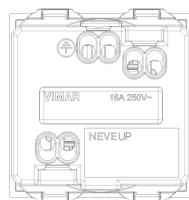

Product Status

3 - Active

Minimum order quantity

20 NR

You may also be interested in

09208.C - 2P+E 16A DE SICURY outlet+cover white

09208.A - 2P+E 16A German SICURY outlet orange

09208.R - 2P+E 16A German SICURY outlet red

09208.V - 2P+E 16A German SICURY outlet green

Drawings

Space view

Backside view

3D View

Technical data

- **Class group:** Domestic switching devices
- **Class:** Socket outlet
- **With hinged lid:** No
- **Label space/information surface:** Yes
- **Colour:** White
- **RAL-number (similar):** 9003
- **Metallic colour:** No
- **Transparent:** No
- **Lockable:** No
- **Eject-mechanism:** No
- **Insulated mounting:** No
- **Material quality:** Thermoplastic
- **Surface finishing:** Glossy
- **With loop through function:** No
- **Rotated central insert:** No
- **Nominal current:** 16 A
- **Device depth:** 39,00 mm

Code 8007352605527
Quantity 20 NR
Dim. 27.4x11.5x9.2 [cm]
Weight 982 [g]

Code 8007352617025
Quantity 240 NR
Dim. 37x27.5x35 [cm]
Weight 12,290 [g]

Legal

Vimar reserves the right to change at any time and without notice the characteristics of the products reported. Installation should be carried out by qualified staff in compliance with the current regulations regarding the installation of electrical equipment in the country where the products are installed. For the terms of use of the information on the product info sheet see [Conditions of Use](#).