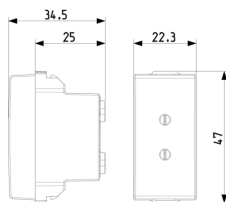

Drawings

Space view