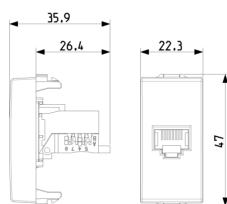

#### Minimum order quantity

10 NR

You may also be interested in

09339.6.CM - RJ45 Cat6  
Netsafe UTP 110 outlet  
carbon

09339.14.CM - RJ45 Cat6  
Netsafe FTP outlet carbon  
matt

09339.16.CM - RJ45  
Cat6ANetsafe FTP outlet  
carbon matt

## Drawings

Space view

Backside view

3D View

## Packaging

**Code** 8007352666207  
**Quantity** 1 NR  
**Dim.** 6x2.8x5.3 [cm]  
**Weight** 19 [g]

**Code** 8007352666238  
**Quantity** 10 NR  
**Dim.** 14.4x13.1x6 [cm]  
**Weight** 241.8 [g]

**Code** 8007352666245  
**Quantity** 200 NR  
**Dim.** 50.5x20x28 [cm]  
**Weight** 5,278 [g]