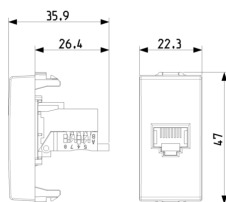

Drawings

Space view