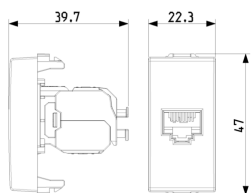

Product Status

3 - Active

Minimum order quantity

10 NR

You may also be interested in

09338.9.CM - RJ45 cat5e
Netsafe UTP outlet carbon
mat

09339.6.CM - RJ45 Cat6
Netsafe UTP 110 outlet
carbon

09339.16.CM - RJ45
Cat6ANetsafe FTP outlet
carbon matt

Sheets, Manuals, Documentation

- [Multilanguage instructions sheet \(865 kb\)](#)

Drawings

Space view

Backside view

3D View

Technical data

- **Class group:** Data and telecommunication
- **Class:** Modular connector
- **Model:** Bus (jack)
- **Type of connector:** RJ45 8(8)
- **Screened:** Yes
- **Category:** 6
- **Connection type:** Crimp
- **Special tool necessary:** No
- **Suitable for round cable:** Yes
- **Suitable for flat cable:** No
- **Suitable for solid conductors:** No
- **Colour:** Grey
- **AWG-range:** 23 - 26

Certifications

- 00. CE Marking - EU
- 10. EAC Eurasian Customs Union
- 24. FORCE Certificate ([download](#))
- 43. UKCA mark - Great Britain
- 99. WEEE Directive ([download](#))

Packaging

Code 8007352667020
Quantity 1 NR
Dim. 6x2.8x5.3 [cm]
Weight 20.9 [g]

Code 8007352667037
Quantity 10 NR
Dim. 14.4x13.1x6 [cm]
Weight 379.4 [g]

Code 8007352667044
Quantity 200 NR
Dim. 50.5x20x28 [cm]
Weight 7,984 [g]

Legal

Vimar reserves the right to change at any time and without notice the characteristics of the products reported. Installation should be carried out by qualified staff in compliance with the current regulations regarding the installation of electrical equipment in the country where the products are installed. For the terms of use of the information on the product info sheet see [Conditions of Use](#).